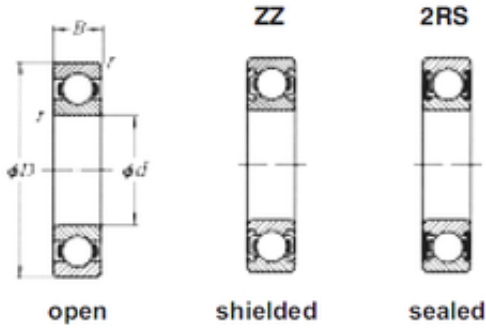

# CYSD BEARING-ENGLAND CO.,LTD.

8 mm x 22 mm x 7 mm Loyal 608-2RS deep groove ball bearings

Bearing No. 608-2RS

Size	8x22x7 mm
Bore Diameter	8 mm
Outer Diameter	22 mm
Width	7 mm
d	8 mm
D	22 mm
B	7 mm
C	7 mm

608-2RS Bearing 2D drawings and 3D CAD models