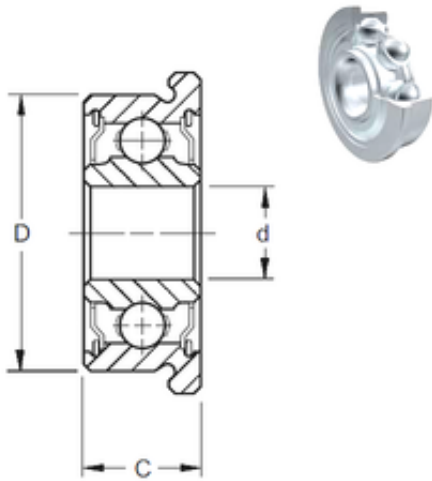

CYSD BEARING-ENGLAND CO.,LTD.

6 mm x 10 mm x 3 mm ZEN SMF106-2Z deep groove ball bearings

Bearing No. SMF106-2Z

Size	6x10x3 mm
Bore Diameter	6 mm
Outer Diameter	10 mm
Width	3 mm
d	6 mm
D	10 mm
B	3 mm
C	3 mm
Basic dynamic load rating (C)	0,496 kN
Basic static load rating (C0)	0,218 kN

SMF106-2Z Bearing 2D drawings and 3D CAD models