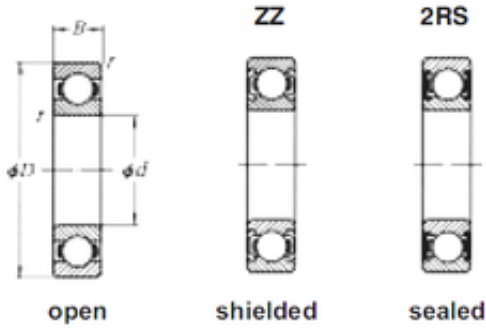

CYSD BEARING-ENGLAND CO.,LTD.

55 mm x 100 mm x 21 mm Loyal 6211ZZ deep groove ball bearings

Bearing No. 6211ZZ

Size	55x100x21 mm
Bore Diameter	55 mm
Outer Diameter	100 mm
Width	21 mm
d	55 mm
D	100 mm
B	21 mm
C	21 mm

6211ZZ Bearing 2D drawings and 3D CAD models