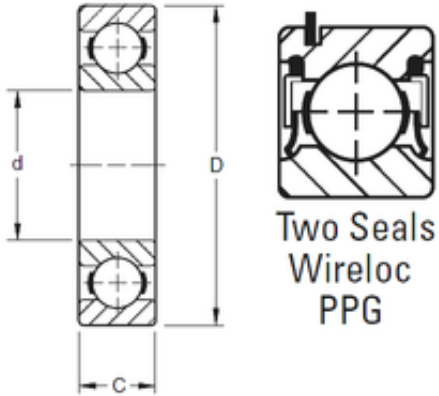

# CYSD BEARING-ENGLAND CO.,LTD.

55 mm x 100 mm x 21 mm Timken 211NPPG deep groove ball bearings

Bearing No. 211NPPG

Size	55x100x21 mm
Bore Diameter	55 mm
Outer Diameter	100 mm
Width	21 mm
d	55 mm
D	100 mm
B	21 mm
C	21 mm
Weight	0,635 Kg
Basic dynamic load rating (C)	49 kN

211NPPG Bearing 2D drawings and 3D CAD models