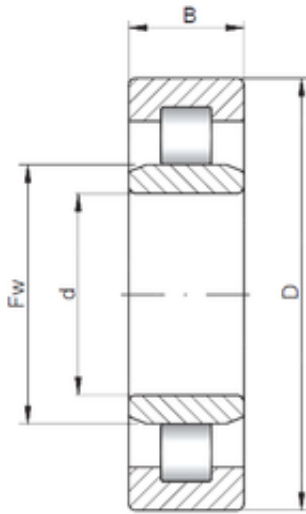

# CYSD BEARING-ENGLAND CO.,LTD.

150 mm x 270 mm x 45 mm Loyal NU230 E cylindrical roller bearings

Bearing No. NU230 E

Size	150x270x45 mm
Bore Diameter	150 mm
Outer Diameter	270 mm
Width	45 mm
d	150 mm
Fw	182 mm
D	270 mm
B	45 mm
C	45 mm
Weight	10,7 Kg
Basic dynamic load rating (C)	448 kN
Basic static load rating (C0)	594 kN
(Grease) Lubrication Speed	2200 r/min

NU230 E Bearing 2D drawings and 3D CAD models