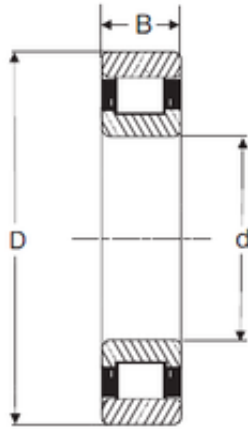

# CYSD BEARING-ENGLAND CO.,LTD.

55 mm x 100 mm x 21 mm SIGMA N 211  
cylindrical roller bearings

Bearing No. N 211

Size	55x100x21 mm
Bore Diameter	55 mm
Outer Diameter	100 mm
Width	21 mm
d	55 mm
D	100 mm
B	21 mm
C	21 mm

N 211 Bearing 2D drawings and 3D CAD models