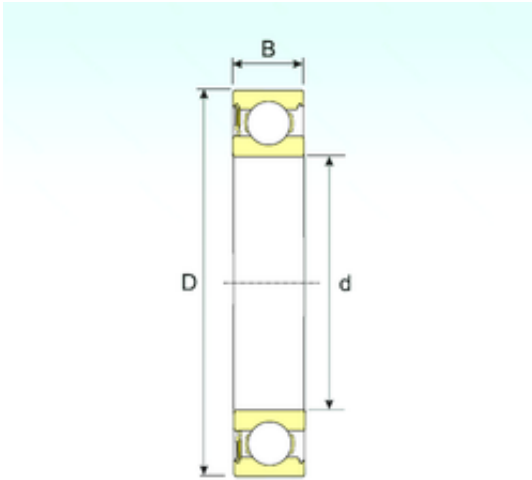

CYSD BEARING-ENGLAND CO.,LTD.

55 mm x 100 mm x 21 mm ISB 6211-RS deep groove ball bearings

Bearing No. 6211-RS

Size	55x100x21 mm
Bore Diameter	55 mm
Outer Diameter	100 mm
Width	21 mm
d	55 mm
D	100 mm
B	21 mm
C	21 mm
Weight	0,61 Kg
Basic dynamic load rating (C)	45,28 kN
Basic static load rating (C0)	28,42 kN

6211-RS Bearing 2D drawings and 3D CAD models