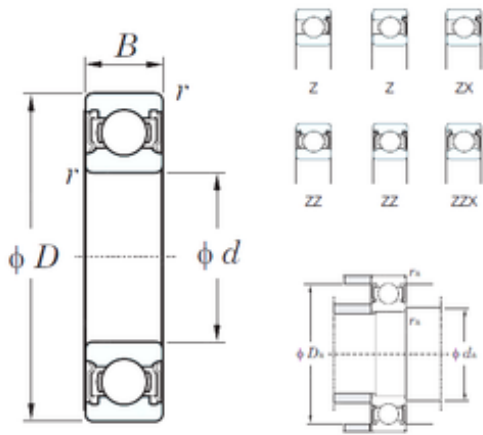

CYSD BEARING-ENGLAND CO.,LTD.

55 mm x 100 mm x 21 mm KOYO 6211Z deep groove ball bearings

Bearing No. 6211Z

6211Z Bearing 2D drawings and 3D CAD models

| | |
|-------------------------------|--------------------------|
| Size | 55x100x21 mm |
| Bore Diameter | 55 mm |
| Outer Diameter | 100 mm |
| Width | 21 mm |
| d | 55 mm |
| D | 100 mm |
| B | 21 mm |
| C | 21 mm |
| r min. | 1,5 mm |
| da min. | 63 mm |
| da max | 66 mm |
| Da max. | 92 mm |
| ra max. | 1,5 mm |
| Weight | 0,607 Kg |
| Basic dynamic load rating (C) | 43,4 kN |
| Basic static load rating (C0) | 29,4 kN |
| (Grease) Lubrication Speed | 6300 r/min |
| (Oil) Lubrication Speed | 7600 r/min |
| Category | Single Row Ball Bearings |
| Inventory | 0.0 |
| Manufacturer Name | KOYO |
| Minimum Buy Quantity | N/A |
| Weight / Kilogram | 0.661 |
| EAN | 0060579006582 |
| Product Group | B00308 |

CYSD BEARING-ENGLAND CO.,LTD.

| | |
|---------------------------------|--|
| Enclosure | 1 Metal Shield |
| Precision Class | ABEC 1 ISO P0 |
| Maximum Capacity / Filling Slot | No |
| Rolling Element | Ball Bearing |
| Snap Ring | No |
| Internal Special Features | No |
| Cage Material | Steel |
| Internal Clearance | C0-Medium |
| Inch - Metric | Metric |
| Long Description | 55MM Bore; 100MM Outside Diameter; 21MM Outer Race Width; 1 Metal Shield; Ball Bearing; ABEC 1 ISO P0; No Filling Slot; No Snap Ring; No Internal Special Features; C0-Medium Internal Clearance; Stee |
| Other Features | Deep Groove |
| Category | Single Row Ball Bearing |
| UNSPSC | 31171504 |
| Harmonized Tariff Code | 8482.10.50.68 |
| Noun | Bearing |
| Keyword String | Ball |
| Manufacturer URL | http://www.koyousa.com |
| Weight / LBS | 1.3382 |
| Outer Race Width | 0.827 Inch 21 Millimeter |
| Inner Race Width | 0 Inch 0 Millimeter |
| Outside Diameter | 3.937 Inch 100 Millimeter |
| Bore | 2.165 Inch 55 Millimeter |