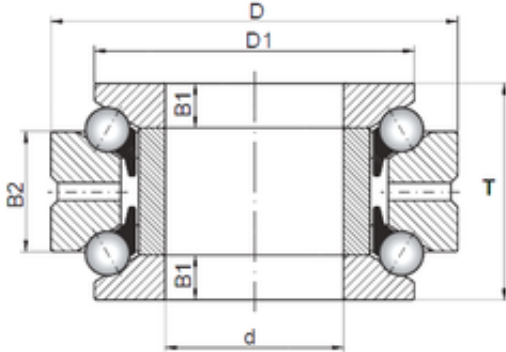

CYSD BEARING-ENGLAND CO.,LTD.

Loyal 234406 MSP thrust ball bearings

Bearing No. 234406 MSP

234406 MSP Bearing 2D drawings and 3D CAD models

Size	30x55x32 mm
Bore Diameter	30 mm
Outer Diameter	55 mm
Width	32 mm
d	30 mm
D	55 mm
T	32 mm
B1	8 mm
B2	16 mm
D1	47 mm
Weight	0,29 Kg
Basic dynamic load rating (C)	14,3 kN
Basic static load rating (C0)	24 kN
(Grease) Lubrication Speed	11000 r/min