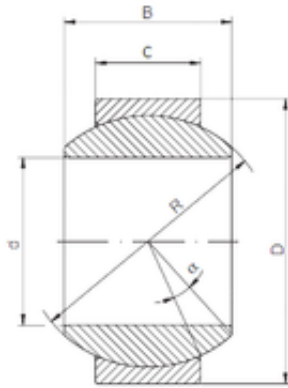

# CYSD BEARING-ENGLAND CO.,LTD.

30 mm x 55 mm x 32 mm ISO GE30FO-2RS  
plain bearings

Bearing No. GE30FO-2RS

Size	30x55x32 mm
Bore Diameter	30 mm
Outer Diameter	55 mm
Width	32 mm
d	30 mm
D	55 mm
B	32 mm
C	20 mm
R	47 mm
Angle	17 °

GE30FO-2RS Bearing 2D drawings and 3D CAD models