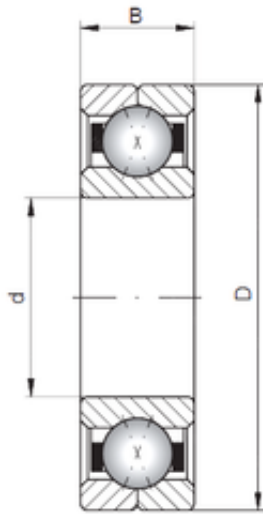

## ISO Q1005 angular contact ball bearings

Bearing No. Q1005

Size	25x47x12 mm
Bore Diameter	25 mm
Outer Diameter	47 mm
Width	12 mm
d	25 mm
D	47 mm
B1	12 mm
C	12 mm

Q1005 Bearing 2D drawings and 3D CAD models