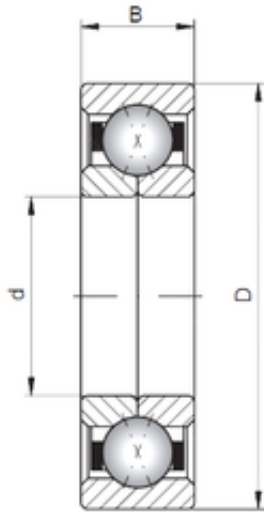

## Loyal QJ1005 angular contact ball bearings

Bearing No. QJ1005

Size	25x47x12 mm
Bore Diameter	25 mm
Outer Diameter	47 mm
Width	12 mm
d	25 mm
D	47 mm
B1	12 mm
C	12 mm
Weight	0,092 Kg
Basic dynamic load rating (C)	32 kN
Basic static load rating (C0)	28 kN
(Grease) Lubrication Speed	8400 r/min