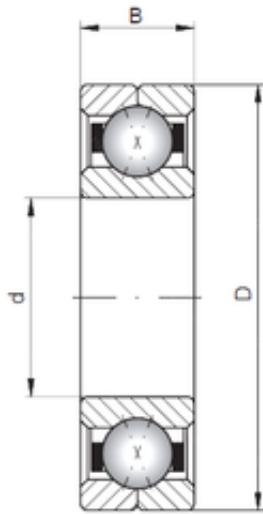

## Loyal Q1005 angular contact ball bearings

Bearing No. Q1005

Size	25x47x12 mm
Bore Diameter	25 mm
Outer Diameter	47 mm
Width	12 mm
d	25 mm
D	47 mm
B1	12 mm
C	12 mm
Weight	0,092 Kg
Basic dynamic load rating (C)	31 kN
Basic static load rating (C0)	27 kN
(Grease) Lubrication Speed	8232 r/min