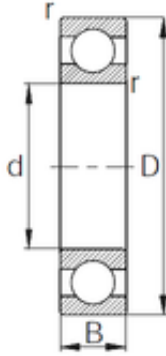

# CYSD BEARING-ENGLAND CO.,LTD.

150 mm x 270 mm x 45 mm CYSD 6230 deep groove ball bearings

Bearing No. 6230

Size	150x270x45 mm
Bore Diameter	150 mm
Outer Diameter	270 mm
Width	45 mm
d	150 mm
D	270 mm
B	45 mm
C	45 mm
r min.	3 mm
Weight	10 Kg
Basic dynamic load rating (C)	176 kN
Basic static load rating (C0)	168 kN
(Grease) Lubrication Speed	2000 r/min

6230 Bearing 2D drawings and 3D CAD models