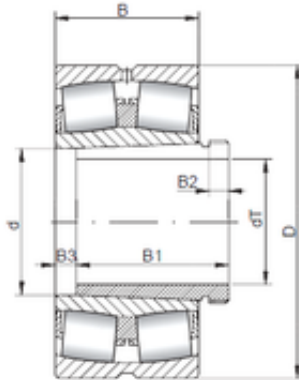

# CYSD BEARING-ENGLAND CO.,LTD.

240 mm x 440 mm x 160 mm ISO 23248  
KCW33+AH2348 spherical roller bearings

Bearing No. 23248 KCW33+AH2348

Size	240x440x160 mm
Bore Diameter	240 mm
Outer Diameter	440 mm
Width	160 mm
d	240 mm
d1	220 mm
D	440 mm
B	160 mm
C	160 mm
B1	8 mm
B2	30 mm

23248 KCW33+AH2348 Bearing 2D drawings and 3D CAD models