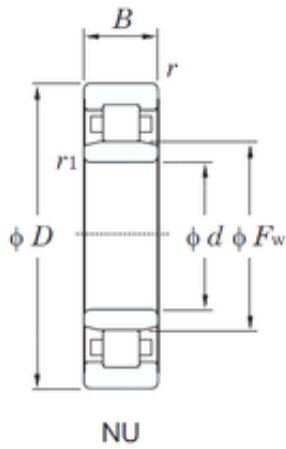

CYSD BEARING-ENGLAND CO.,LTD.

240 mm x 440 mm x 160 mm KOYO NU3248 cylindrical roller bearings

Bearing No. NU3248

Size	240x440x160 mm
Bore Diameter	240 mm
Outer Diameter	440 mm
Width	160 mm
d	240 mm
Fw	295 mm
D	440 mm
B	160 mm
C	160 mm
r min.	4 mm
r1 min.	4 mm
Weight	107 Kg
Basic dynamic load rating (C)	1950 kN
Basic static load rating (C0)	3460 kN
(Grease) Lubrication Speed	990 r/min
Bearing No.	NU3248
r(min)	4
r1(min)	4
Cr	2450
C0r	3460
Cu	358
Grease lub.	990
Oil lub.	1500
Ew	-
d1	-

NU3248 Bearing 2D drawings and 3D CAD models

CYSD BEARING-ENGLAND CO.,LTD.

B1	-
B2	-
da(min)	-
db(min)	256
db(max)	293
dc(min)	-
dd(min)	-
Da(max)	424
Db(max)	-
Db(min)	-
ra(max)	3
rb(max)	3
(Refer.)Mass(kg)	107