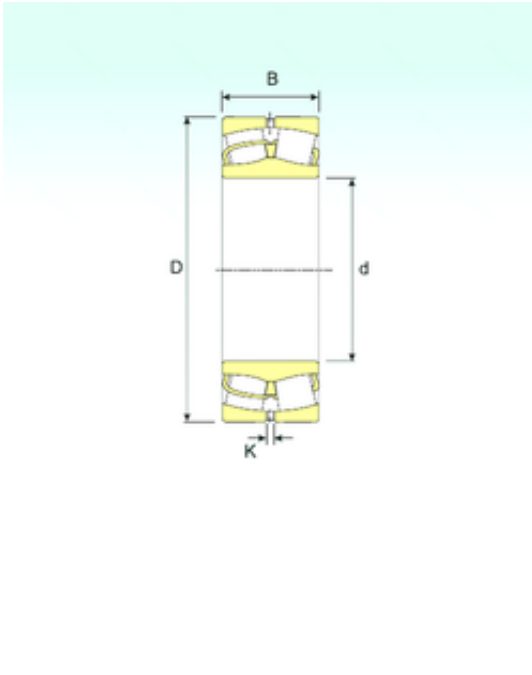

CYSD BEARING-ENGLAND CO.,LTD.

23248 Bearing 2D drawings and 3D CAD models

240 mm x 440 mm x 160 mm ISB 23248
spherical roller bearings

Bearing No. 23248

| | |
|-------------------------------|----------------|
| Size | 240x440x160 mm |
| Bore Diameter | 240 mm |
| Outer Diameter | 440 mm |
| Width | 160 mm |
| d | 240 mm |
| D | 440 mm |
| B | 160 mm |
| C | 160 mm |
| K | 9 mm |
| Weight | 110 Kg |
| Basic dynamic load rating (C) | 2842 kN |
| Basic static load rating (C0) | 4214 kN |
| (Grease) Lubrication Speed | 994,5 r/min |