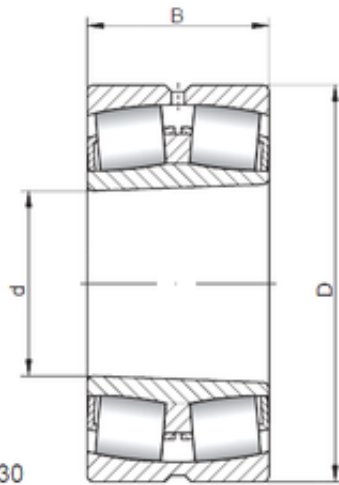

CYSD BEARING-ENGLAND CO.,LTD.

K. K30

240 mm x 440 mm x 160 mm Loyal 23248
KCW33 spherical roller bearings

Bearing No. 23248 KCW33

Size	240x440x160 mm
Bore Diameter	240 mm
Outer Diameter	440 mm
Width	160 mm
d	240 mm
D	440 mm
B	160 mm
C	160 mm
Weight	108 Kg
Basic dynamic load rating (C)	2530 kN
Basic static load rating (C0)	4300 kN
(Grease) Lubrication Speed	670 r/min

23248 KCW33 Bearing 2D drawings and 3D CAD models