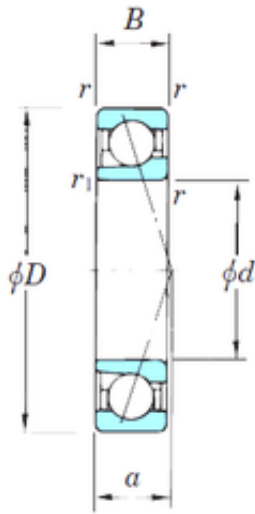

CYSD BEARING-ENGLAND CO.,LTD.

150 mm x 270 mm x 45 mm KOYO 7230CPA angular contact ball bearings

Bearing No. 7230CPA

Size	150x270x45 mm
Bore Diameter	150 mm
Outer Diameter	270 mm
Width	45 mm
d	150 mm
D	270 mm
B	45 mm
C	45 mm
Angle (°)	15 °
a	50,6 mm
r min.	3 mm
r1 min.	1,1 mm
Weight	9,75 Kg
Basic dynamic load rating (C)	270 kN
Basic static load rating (C0)	303 kN
(Grease) Lubrication Speed	4 000 r/min
(Oil) Lubrication Speed	6 200 r/min

7230CPA Bearing 2D drawings and 3D CAD models