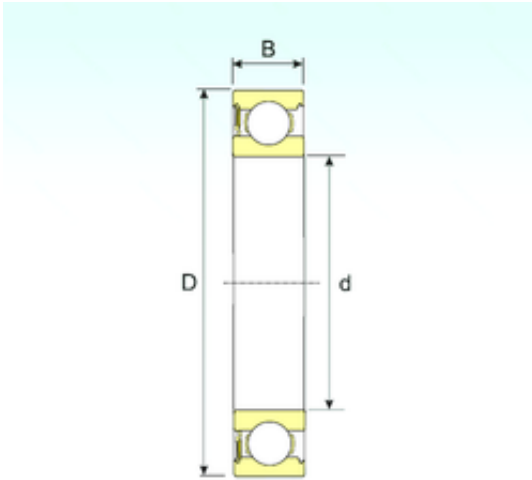

CYSD BEARING-ENGLAND CO.,LTD.

20 mm x 47 mm x 14 mm ISB 6204-RS deep groove ball bearings

Bearing No. 6204-RS

Size	20x47x14 mm
Bore Diameter	20 mm
Outer Diameter	47 mm
Width	14 mm
d	20 mm
D	47 mm
B	14 mm
C	14 mm
Weight	0,11 Kg
Basic dynamic load rating (C)	13,23 kN
Basic static load rating (C0)	6,42 kN

6204-RS Bearing 2D drawings and 3D CAD models