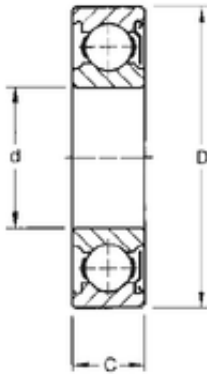

CYSD BEARING-ENGLAND CO.,LTD.

20 mm x 47 mm x 14 mm Timken 204KD deep groove ball bearings

Bearing No. 204KD

Size	20x47x14 mm
Bore Diameter	20 mm
Outer Diameter	47 mm
Width	14 mm
d	20 mm
D	47 mm
B	14 mm
C	14 mm
Weight	0,104 Kg
Basic dynamic load rating (C)	14,4 kN

204KD Bearing 2D drawings and 3D CAD models