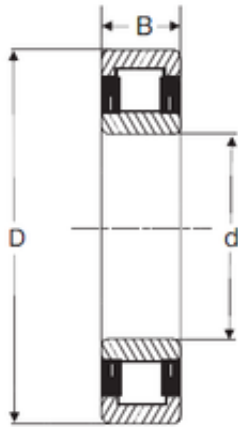

CYSD BEARING-ENGLAND CO.,LTD.

20 mm x 47 mm x 14 mm SIGMA NU 204
cylindrical roller bearings

Bearing No. NU 204

Size	20x47x14 mm
Bore Diameter	20 mm
Outer Diameter	47 mm
Width	14 mm
d	20 mm
D	47 mm
B	14 mm
C	14 mm

NU 204 Bearing 2D drawings and 3D CAD models