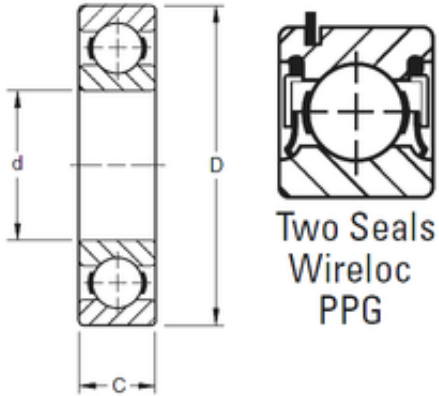

CYSD BEARING-ENGLAND CO.,LTD.

20 mm x 47 mm x 14 mm Timken 204PPG deep groove ball bearings

Bearing No. 204PPG

Size	20x47x14 mm
Bore Diameter	20 mm
Outer Diameter	47 mm
Width	14 mm
d	20 mm
D	47 mm
B	14 mm
C	14 mm
Weight	0,104 Kg
Basic dynamic load rating (C)	14,4 kN

204PPG Bearing 2D drawings and 3D CAD models