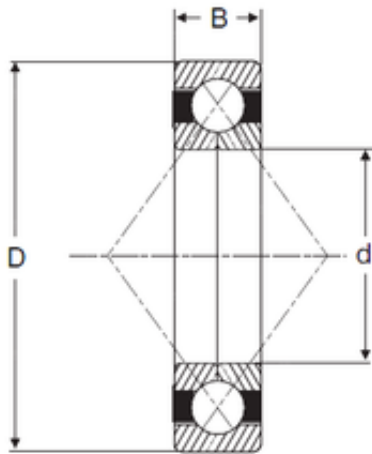

# CYSD BEARING-ENGLAND CO.,LTD.

150 mm x 270 mm x 45 mm SIGMA QJ 230 N2  
angular contact ball bearings

Bearing No. QJ 230 N2

Size	150x270x45 mm
Bore Diameter	150 mm
Outer Diameter	270 mm
Width	45 mm
d	150 mm
D	270 mm
B	45 mm
C	45 mm

QJ 230 N2 Bearing 2D drawings and 3D CAD models