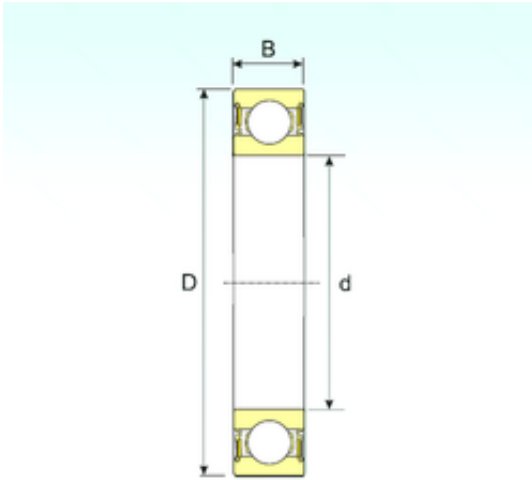

CYSD BEARING-ENGLAND CO.,LTD.

20 mm x 47 mm x 14 mm ISB 6204-2RS deep groove ball bearings

Bearing No. 6204-2RS

| | |
|-------------------------------|-------------|
| Size | 20x47x14 mm |
| Bore Diameter | 20 mm |
| Outer Diameter | 47 mm |
| Width | 14 mm |
| d | 20 mm |
| D | 47 mm |
| B | 14 mm |
| C | 14 mm |
| Weight | 0,11 Kg |
| Basic dynamic load rating (C) | 13,23 kN |
| Basic static load rating (C0) | 6,42 kN |

6204-2RS Bearing 2D drawings and 3D CAD models