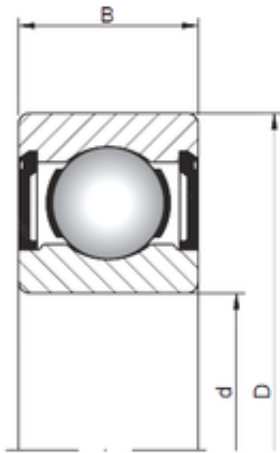

CYSD BEARING-ENGLAND CO.,LTD.

8 mm x 22 mm x 7 mm Loyal 608 ZZ deep groove ball bearings

Bearing No. 608 ZZ

Size	8x22x7 mm
Bore Diameter	8 mm
Outer Diameter	22 mm
Width	7 mm
d	8 mm
D	22 mm
B	7 mm
C	7 mm
Weight	0,012 Kg
Basic dynamic load rating (C)	3,25 kN
Basic static load rating (C0)	1,37 kN
(Grease) Lubrication Speed	32000 r/min

608 ZZ Bearing 2D drawings and 3D CAD models